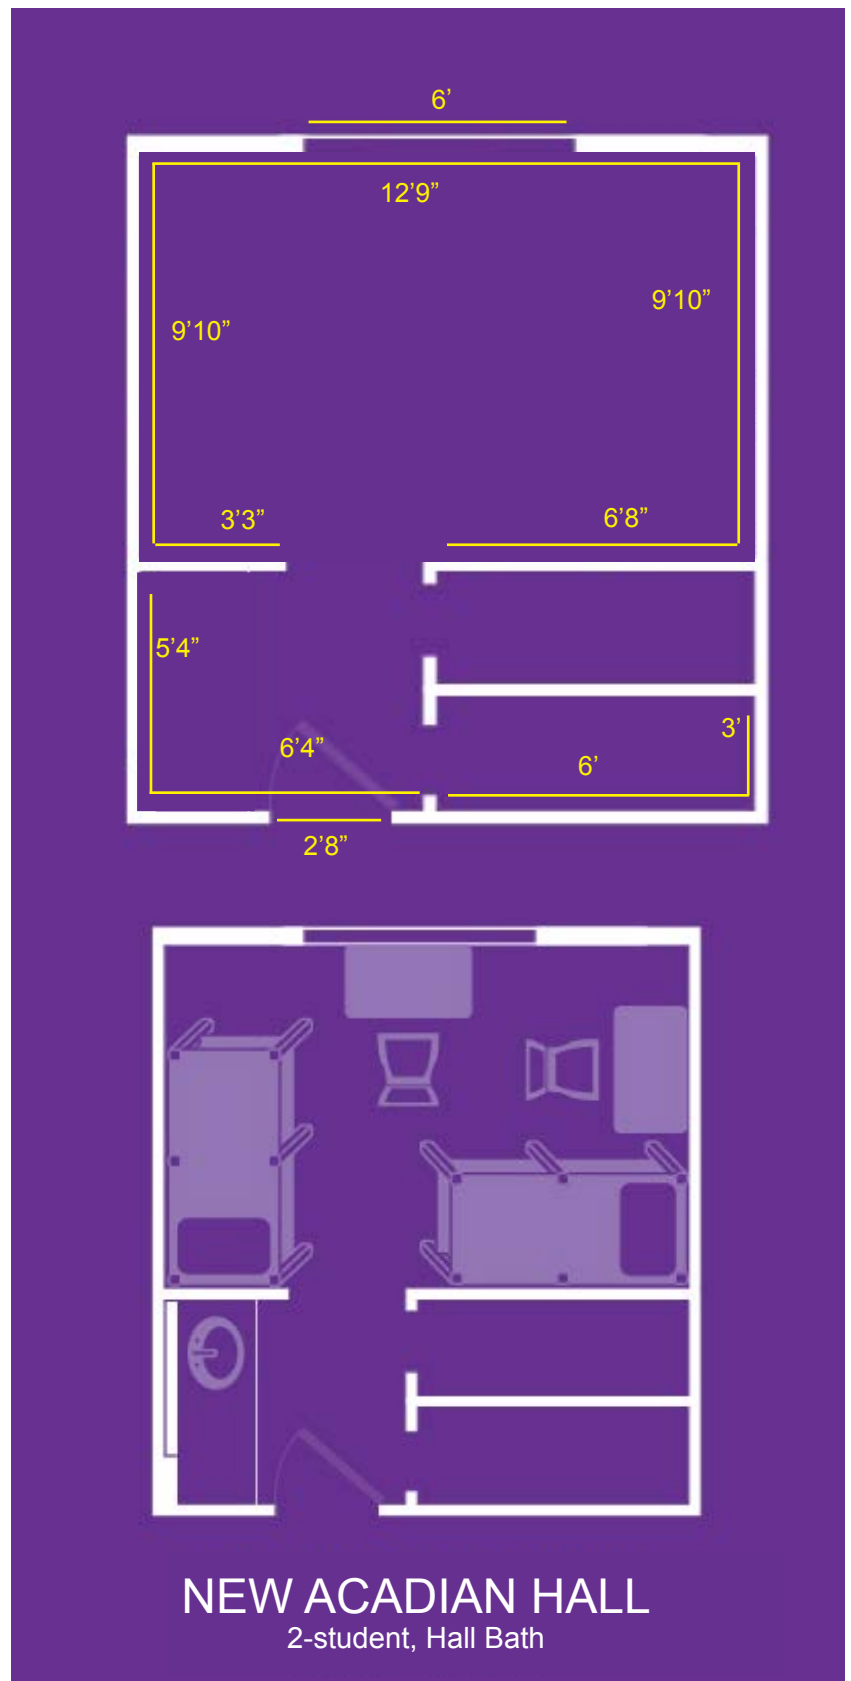

NEW ACADIAN HALL

TRADITIONAL HOUSING

“New” Acadian Hall offers 2-student rooms with access to a hall bathroom. Each room comes with a standard twin bunkable bed, built-in closet space, adjustable shelves, a desk with a chair, and a sink. Both new and old Acadian Halls share a laundry room, common spaces, a computer lab, a 24-hour front desk, a kitchen, a piano, a library, and an outdoor courtyard.

Acadian Hall is located in the heart of campus with the 459 Commons dining hall, UREC, and Student Union in close proximity.

Watch a video tour of Acadian Hall at www.youtube.com/LSUResLife and see more photos at lsu.edu/housing.

Follow New Acadian on social media @BAMLSU.

NEW ACADIAN HALL