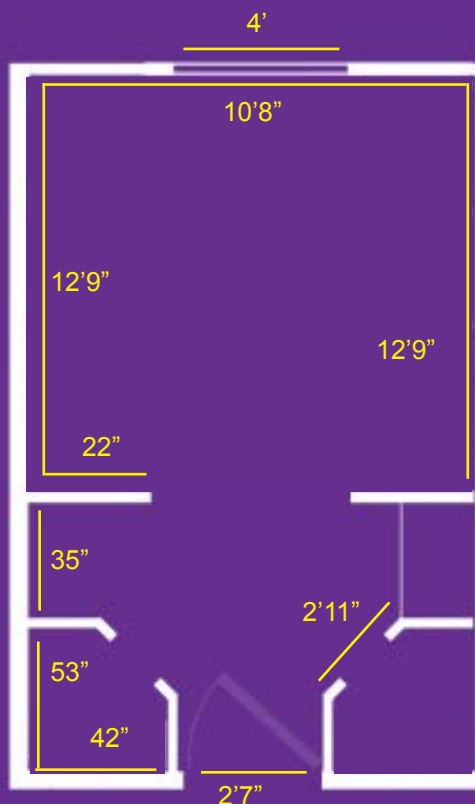

HERGET HALL

TRADITIONAL HOUSING

In Herget Hall, students can choose from 2-student or 4-student rooms. Each room comes with a standard twin loftable bed, a desk with a chair, a side table, and built-in drawers in the closet for each resident. Herget Hall has hall bathrooms and features a laundry room, a computer lab, a 24-hour front desk, common spaces, a kitchen, and a great outdoor patio.

Herget Hall is on the east side of campus. It is in close proximity to Greek Row, the UREC, and the 459 Commons dining hall.

Watch a video tour of Herget Hall at www.youtube.com/LSUResLife and see more photos at lsu.edu/housing.

Follow Herget Hall on social media @Hergetlsu.

HERGET HALL
2-student, Hall Bath